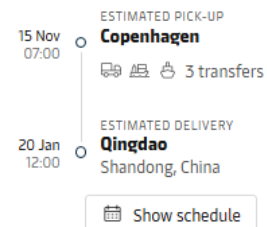

Please make sure to use the correct address(es). We will pick-up and/or deliver the shipment here.

What is the pick-up address of your cargo?

Warehouse name

This field is required

Country  State / Province / Region

City  Postal code

This field is required

Address

This field is required

Address line 2

Export - Door to door

Pick-up date

15 November 2024

Cargo

20ft container

1x

**Total Price:** USD 1,287.31

如果在订舱时目的港选择了“Door（门店）” 将由马士基安排目的港拖车服务，您需要在订舱时完善具体送货地址。

What is the drop-off address of your cargo?

Warehouse name

This field is required