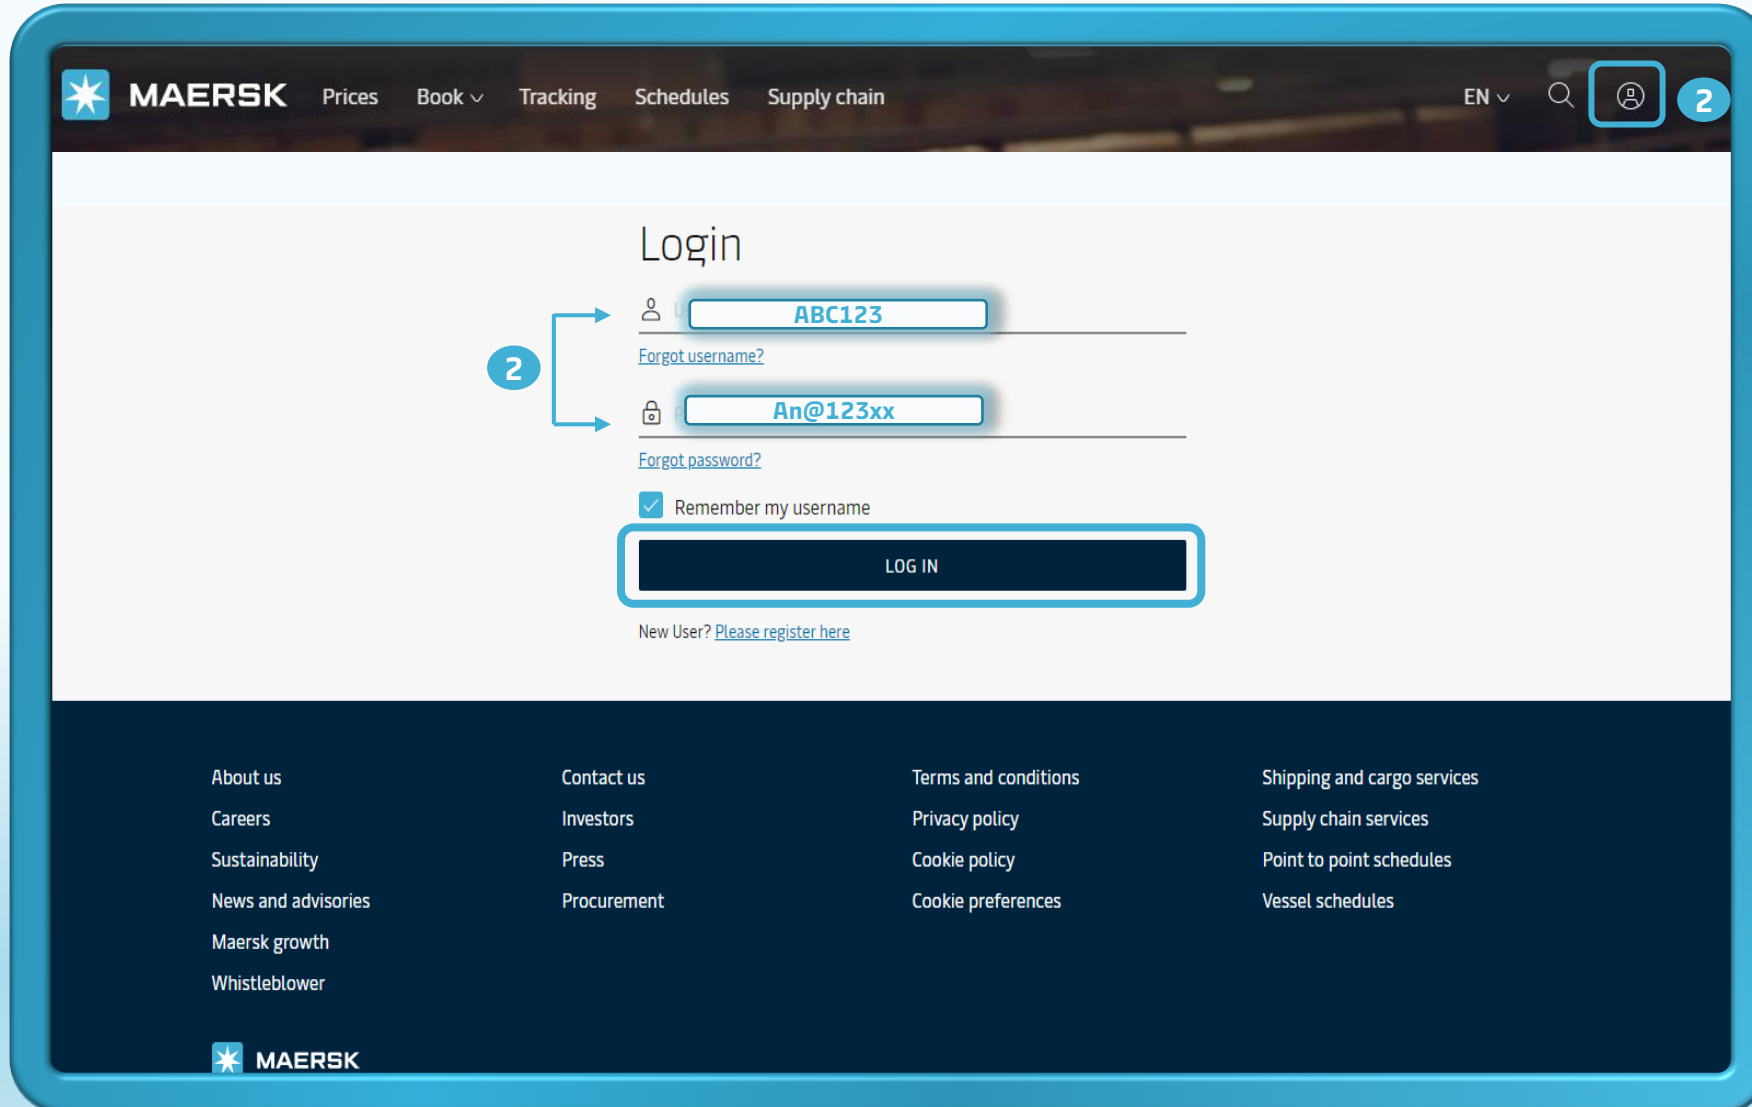

Tracking and Shipment details

<https://www.maersk.com>

MAERSK

Step 1: Go to the MAERSK.com

Step 2: Click on the above login icon and enter your username and password.

MAERSK

Prices

Book

Tracking

Schedules

Logistics solutions

Manage

EN

3

See how truly integrated logistics delivers

With truly integrated logistics there's always a new way to keep your goods moving and your business growing.